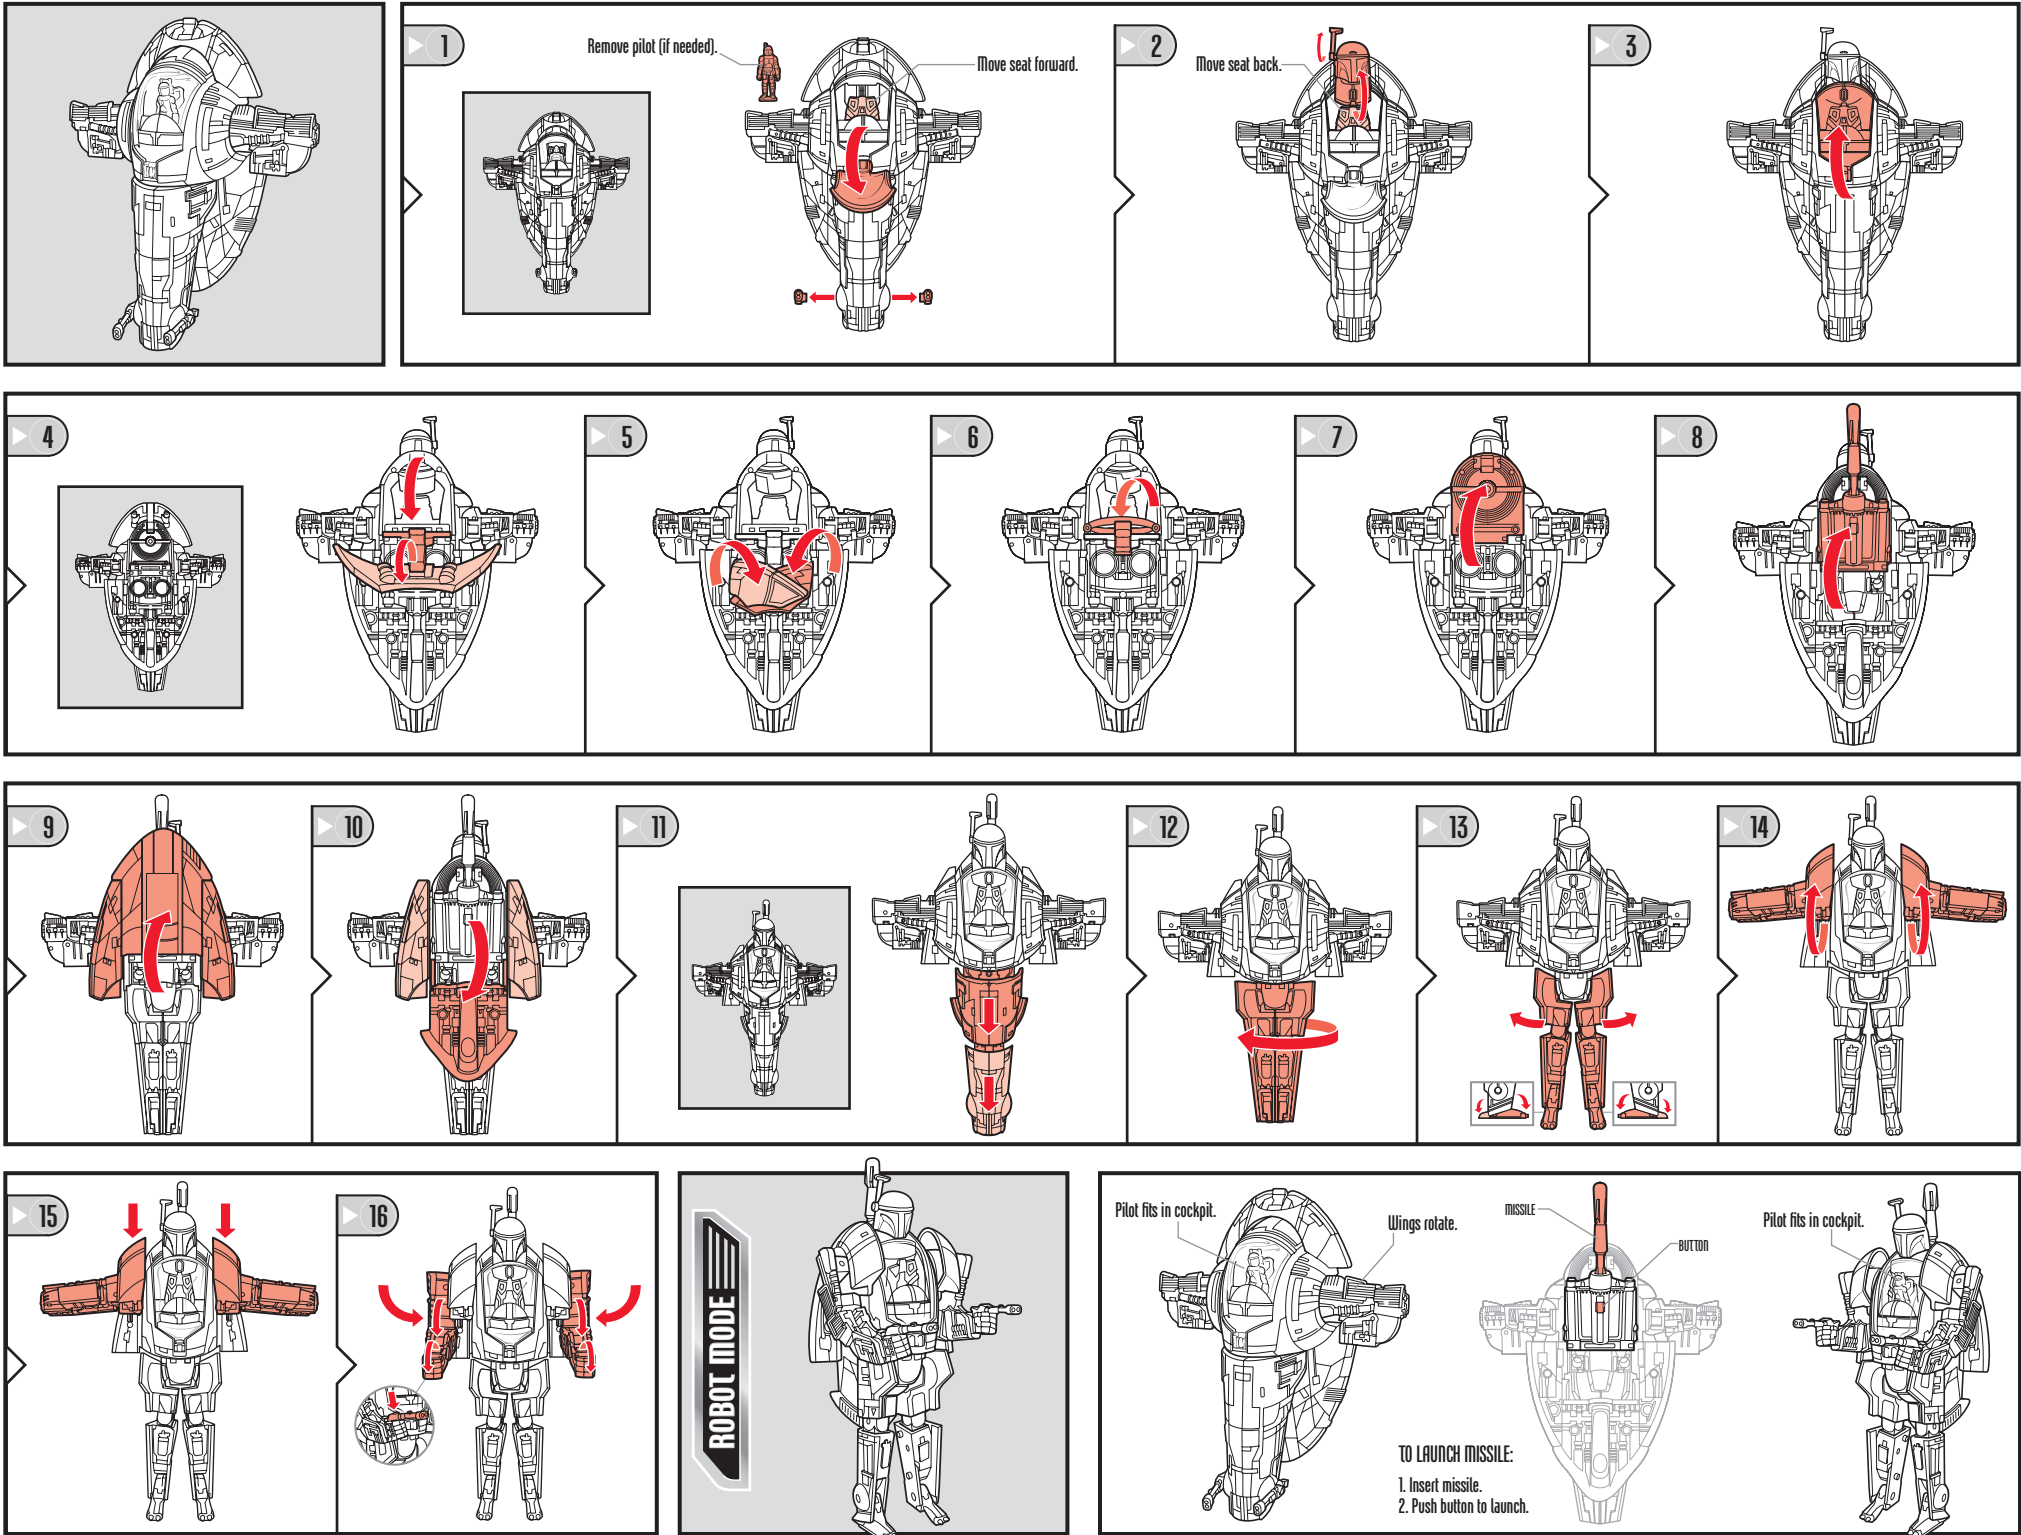

CHOKING HAZARD-Small parts.
Not for children under 3 years.

NOTE: Some parts are made to detach if excessive force is applied and are designed to be reattached if separation occurs. Adult supervision may be necessary for younger children.

CHANGING TO ROBOT

Reverse order of instructions to convert back into vehicle.

Some poses may require hand support.
Product and colors may vary.

P/N 6544820000

© 2005 Lucasfilm Ltd. & © or TM where indicated. All Rights Reserved.
©* and/or TM* & © 2005 Hasbro. All Rights Reserved.
TM & © denote U.S. Trademarks.